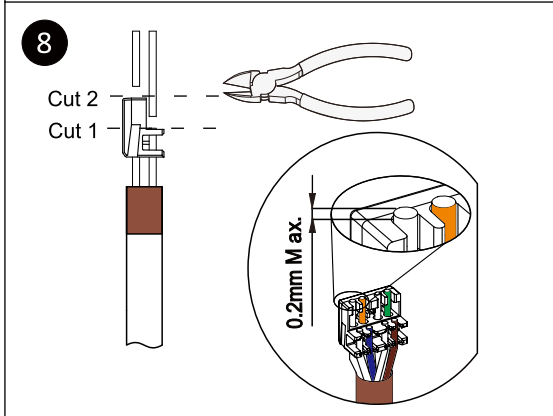

Field Termination Plug User Guide

	SOLID	STRANDED	WIRE (O.D.)	CABLE (O.D.)
C6 _A /C7	23~26AWG	23~26AWG	1.0~1.4MM	6.0~7.5mm
C8	22~24AWG	22~24AWG	1.2~1.7MM	7.0~8.5mm