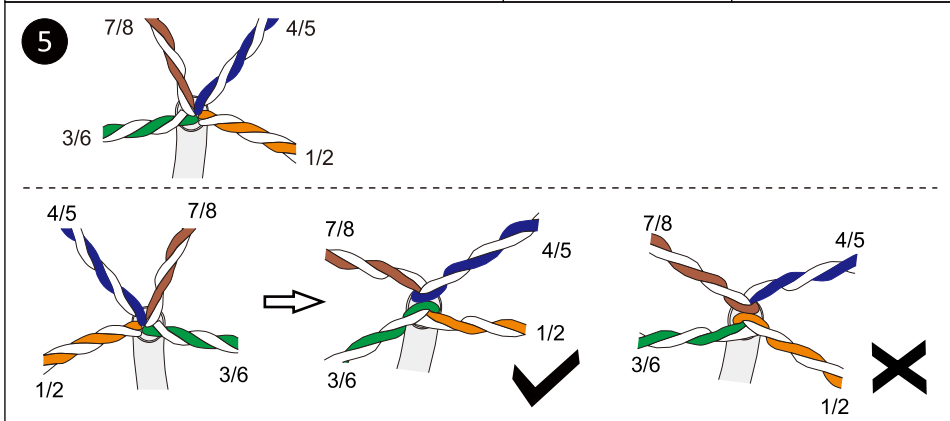

Field Termination Plug User Guide

	SOLID	STRANDED	WIRE (O.D.)	CABLE (O.D.)
C6 _A /C7	23~26AWG	23~26AWG	1.0~1.4MM	6.0~7.5mm
C8	22~24AWG	22~24AWG	1.2~1.7MM	7.0~8.5mm