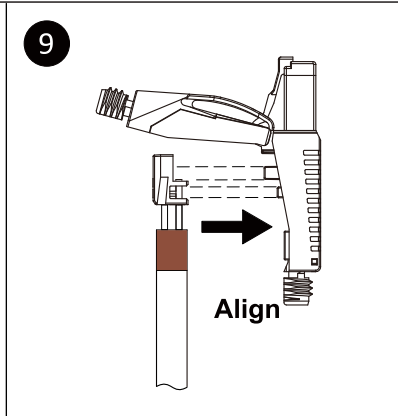

Field Termination Plug User Guide

	SOLID	STRANDED	WIRE (O.D.)	CABLE (O.D.)
C6 _A /C7	23~26AWG	23~26AWG	1.0~1.4MM	6.0~7.5mm
C8	22~24AWG	22~24AWG	1.2~1.7MM	7.0~8.5mm