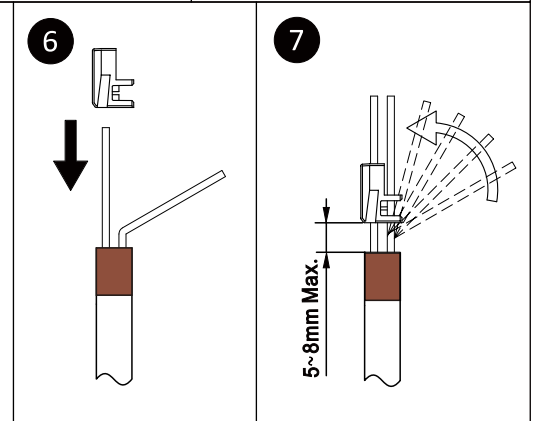

Field Termination Plug User Guide

	SOLID	STRANDED	WIRE (O.D.)	CABLE (O.D.)
C6 _A /C7	23~26AWG	23~26AWG	1.0~1.4MM	6.0~7.5mm
C8	22~24AWG	22~24AWG	1.2~1.7MM	7.0~8.5mm