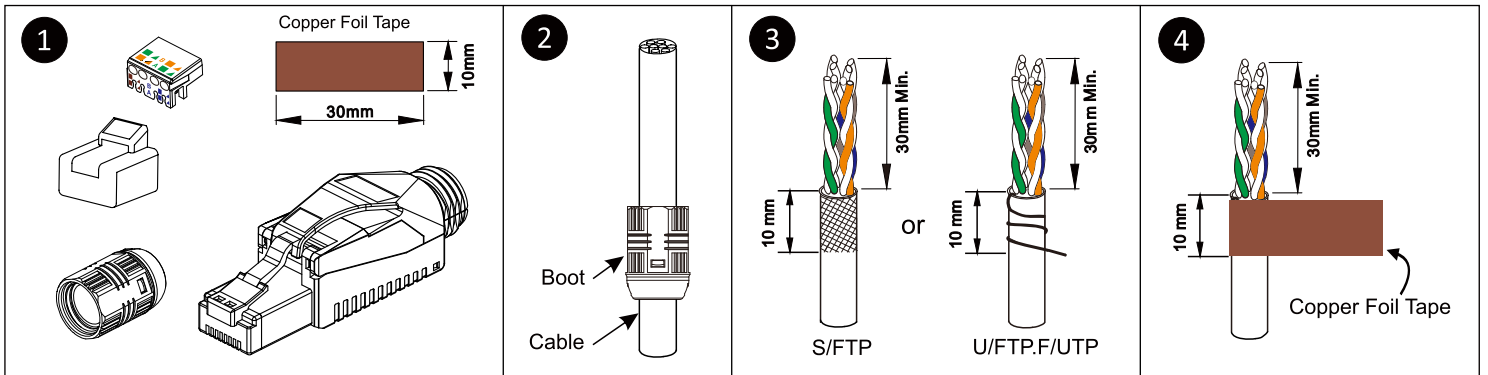

Field Termination Plug User Guide

	SOLID	STRANDED	WIRE (O.D.)	CABLE (O.D.)
C6 _A /C7	23~26AWG	23~26AWG	1.0~1.4MM	6.0~7.5mm
C8	22~24AWG	22~24AWG	1.2~1.7MM	7.0~8.5mm