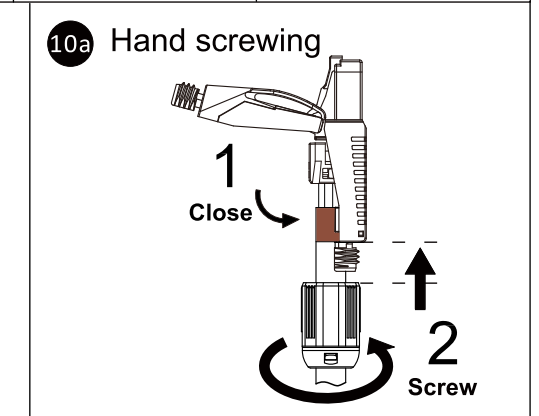

Field Termination Plug User Guide

	SOLID	STRANDED	WIRE (O.D.)	CABLE (O.D.)
C6 _A /C7	23~26AWG	23~26AWG	1.0~1.4MM	6.0~7.5mm
C8	22~24AWG	22~24AWG	1.2~1.7MM	7.0~8.5mm