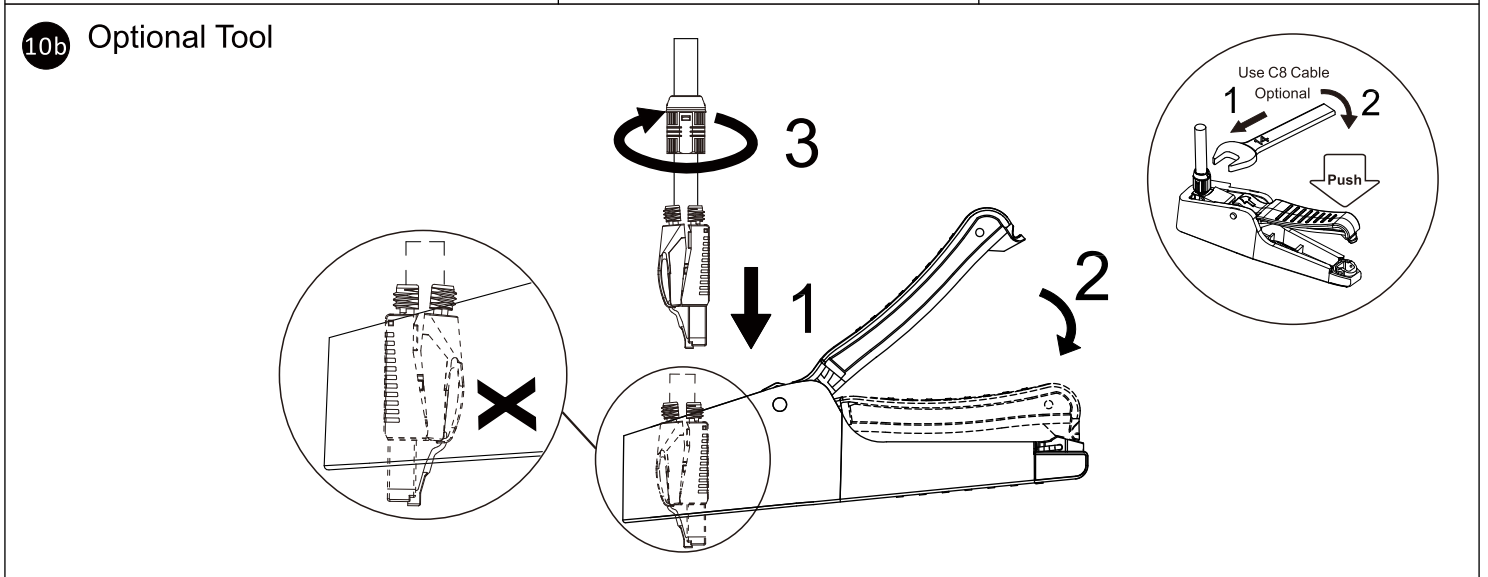

Field Termination Plug User Guide

	SOLID	STRANDED	WIRE (O.D.)	CABLE (O.D.)
C6 _A /C7	23~26AWG	23~26AWG	1.0~1.4MM	6.0~7.5mm
C8	22~24AWG	22~24AWG	1.2~1.7MM	7.0~8.5mm