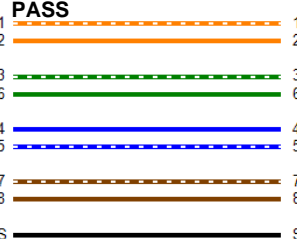

Worst Case Margin Worst Case Value