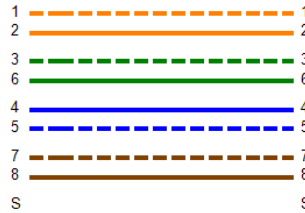

Worst Case Margin Worst Case Value