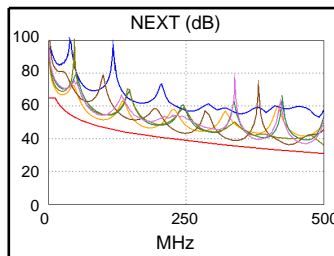

Test Summary: PASS

Model: DTX-1800
 Main S/N: 8943015
 Remote S/N: 8943016
 Main Adapter: DTX-PC6A/MN ISO/IEC
 Remote Adapter: DTX-PC6A/SR ISO/IEC

Length (ft)	[Pair 12]	4
Prop. Delay (ns)	[Pair 36]	6
Delay Skew (ns)	[Pair 36]	1
Resistance (ohms)	[Pair 12]	0.0

Wire Map (T568B)
PASS

	Worst Case Margin		Worst Case Value	
PASS	MAIN	SR	MAIN	SR
Worst Pair	36-45		36-78	
NEXT (dB)	3.4		5.2	
Freq. (MHz)	333.0		500.0	
Limit (dB)	35.8		31.0	

PASS	MAIN	SR	MAIN	SR
Worst Pair	12		78	
RL (dB)	3.3		5.2	
Freq. (MHz)	25.1		478.0	
Limit (dB)	24.0		9.8	