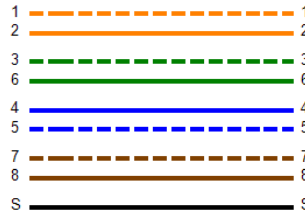

Wire Map (T568B)
PASS