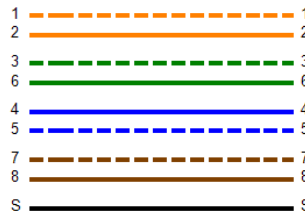

Worst Case Margin Worst Case Value