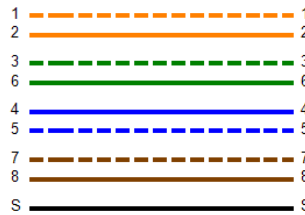

Limits Version: 1.9400

NVP: 69.0%

Test Summary: PASS

Model: DTX-1800

Main S/N: 8943015

Remote S/N: 8943016

Main Adapter: DTX-PC5E/MN

Remote Adapter: DTX-PC5E/SR

Length (ft)	[Pair 36]	3
Prop. Delay (ns)	[Pair 12]	6
Delay Skew (ns)	[Pair 12]	1
Resistance (ohms)	[Pair 45]	0.4

Wire Map (T568B)
PASS

Worst Case Margin Worst Case Value

PASS	MAIN	SR	MAIN	SR
Worst Pair	12-45	12-36		
NEXT (dB)	7.2	8.9		
Freq. (MHz)	5.8	99.8		
Limit (dB)	64.5	40.2		